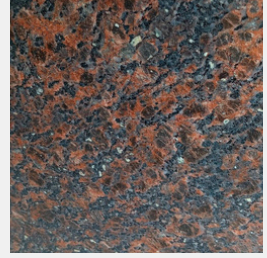

Kashmir Gold

Kuppam Green

Moon White

Meera White

Red Multi

Mist Black

Paradiso Classic

Paradiso Bash

Premium Black

Prada Gold

Rain Forest Green

Sadahalli white

Green Marble

Tan brown

Rain Forest Brown

Silver Waves

Sapphire Blue

Spice Black

Silver Cloud

Supreme Black

Surf Green

Tan Brown

Terra Azul

Thunder White

Kashmir White

Vizag Blue

Fantasy Brown

Blue Dunes

River Blue

Warangal Black

New G-20

Absolute Black