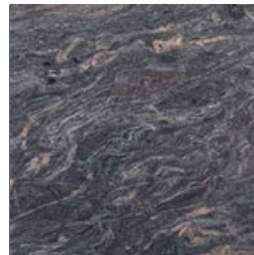

Coffee Brown

Colombo Juprana

Colonial Gold

Colonial White

Imperial Gold

Hassan Green

Himalayan Blue

G-20 Black

Ivory Brown

Ivory Fantasy

Indian Juprana

Impala Black

Ivory Pearl

Ivory Gold

A P I E C E O F N A T U R E

Ivory White

Kashmir Gold

Kuppam Green

Moon White

Meera White

Red Multi

Mist Black

Paradiso Classic

Paradiso Bash

Premium Black

Prada Gold

Rain Forest Green

Sadahalli white

Green Marble

Tan brown

Rain Forest Brown

Silver Waves